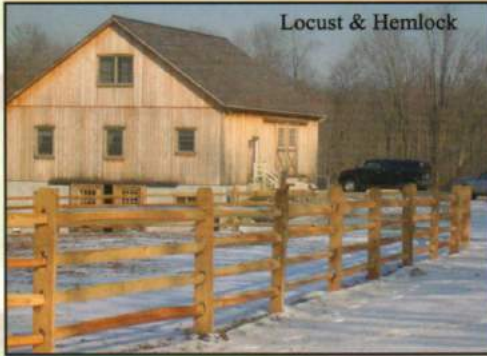

RUSTIC SPLIT RAIL FENCE

3 Rail Residential Fence

3 Rail Residential Fence

3 Rail Horse Fence

4 Rail Horse Fence

4 Rail Horse Fence

2" x 4" x 48" Green & Black Riverdale vinyl coated wire, 14 ga. Wire before coating

2 Rail Goat Fence With Wire

2 Rail Gate w / wire

Hemlock Rails

Double Gate Hardware

Single Gate Hardware

Gate Latch

Treated Rails